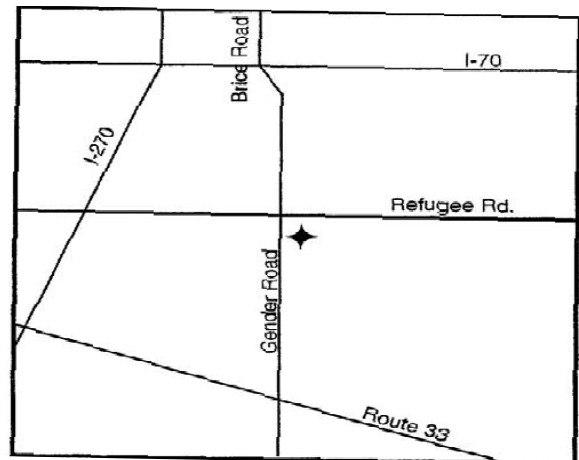

**For More
Information
Contact**

**Ron May
614-923-4080**

GENDER ROAD TOWNE CENTER 3684 Gender Road Canal Winchester, Ohio 43110

1400 S.F Available For Lease

- ◆ **Commercial out parcel neighboring Huntington National Bank.**
- ◆ **Situated in the Newly Built, Kroger Anchored Gender Town Center located at the intersection of Gender & Refugee Rd.**
- ◆ **Ed Cap location offering high traffic and visibility.**

Directions

**Exit I-70 at Brice Road South Exit 110-A.
Stay straight to go onto Gender Road 1.3 miles.
Gender Towne Center is located at the
Intersection of Gender and Refugee Rd.**