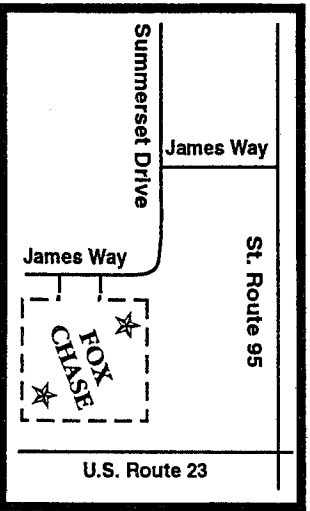

Office Hours

Monday - Friday
9:00 - 6:00
Saturday
10:00 - 5:00

THE MAXIMUM ALLOWABLE
NUMBER OF OCCUPANTS
IS 2 PERSONS PER BEDROOM

DIRECTIONS:

Exit U.S. Route#23 to Route#95 West. At the 2nd traffic light turn left onto James Way. Turn left on Summerset Drive and proceed approximately 1/4 miles. FOX CHASE is on the left.